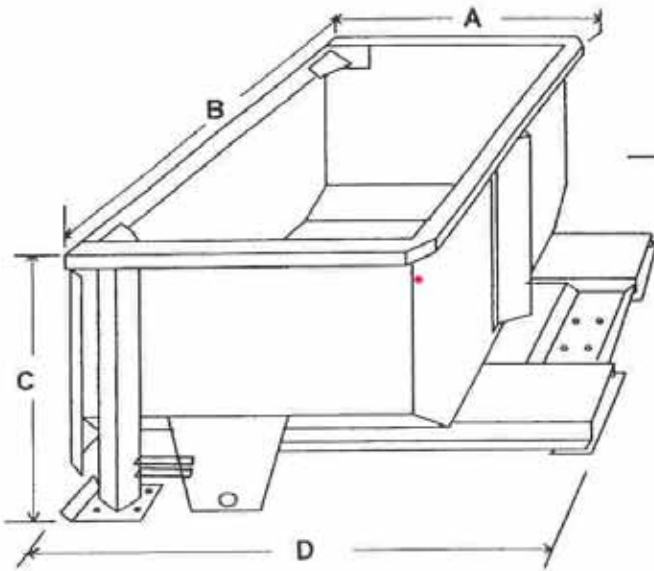

4270 NW YEON AVENUE
 PORTLAND, OREGON 97210
 TOLL FREE: **1 (800) 367-9992**
 FAX: (503) 222-0073

- Safe Hands-Free Operation
- Formed and Welded Steel Construction
- 1 thru 10 Cubic Yard Capacities
- Caster Mounts Standard on Most Models
- Safety Orange Rust-Resistant Industrial Finish
- Custom Sizes Available

The **EASY EMPTY Container** is the only truly self-dumping hopper on the market to date. As the forklift tilts the mast just a few degrees forward, the **EASY EMPTY Container** will tip and the unique self-locking mechanism will release the door. Simply tilt the mast back or lower to the ground, and the **EASY EMPTY Container** will reset and the door is locked. Within seconds the **EASY EMPTY Container** is ready to go back to work! *It's just that EASY!*